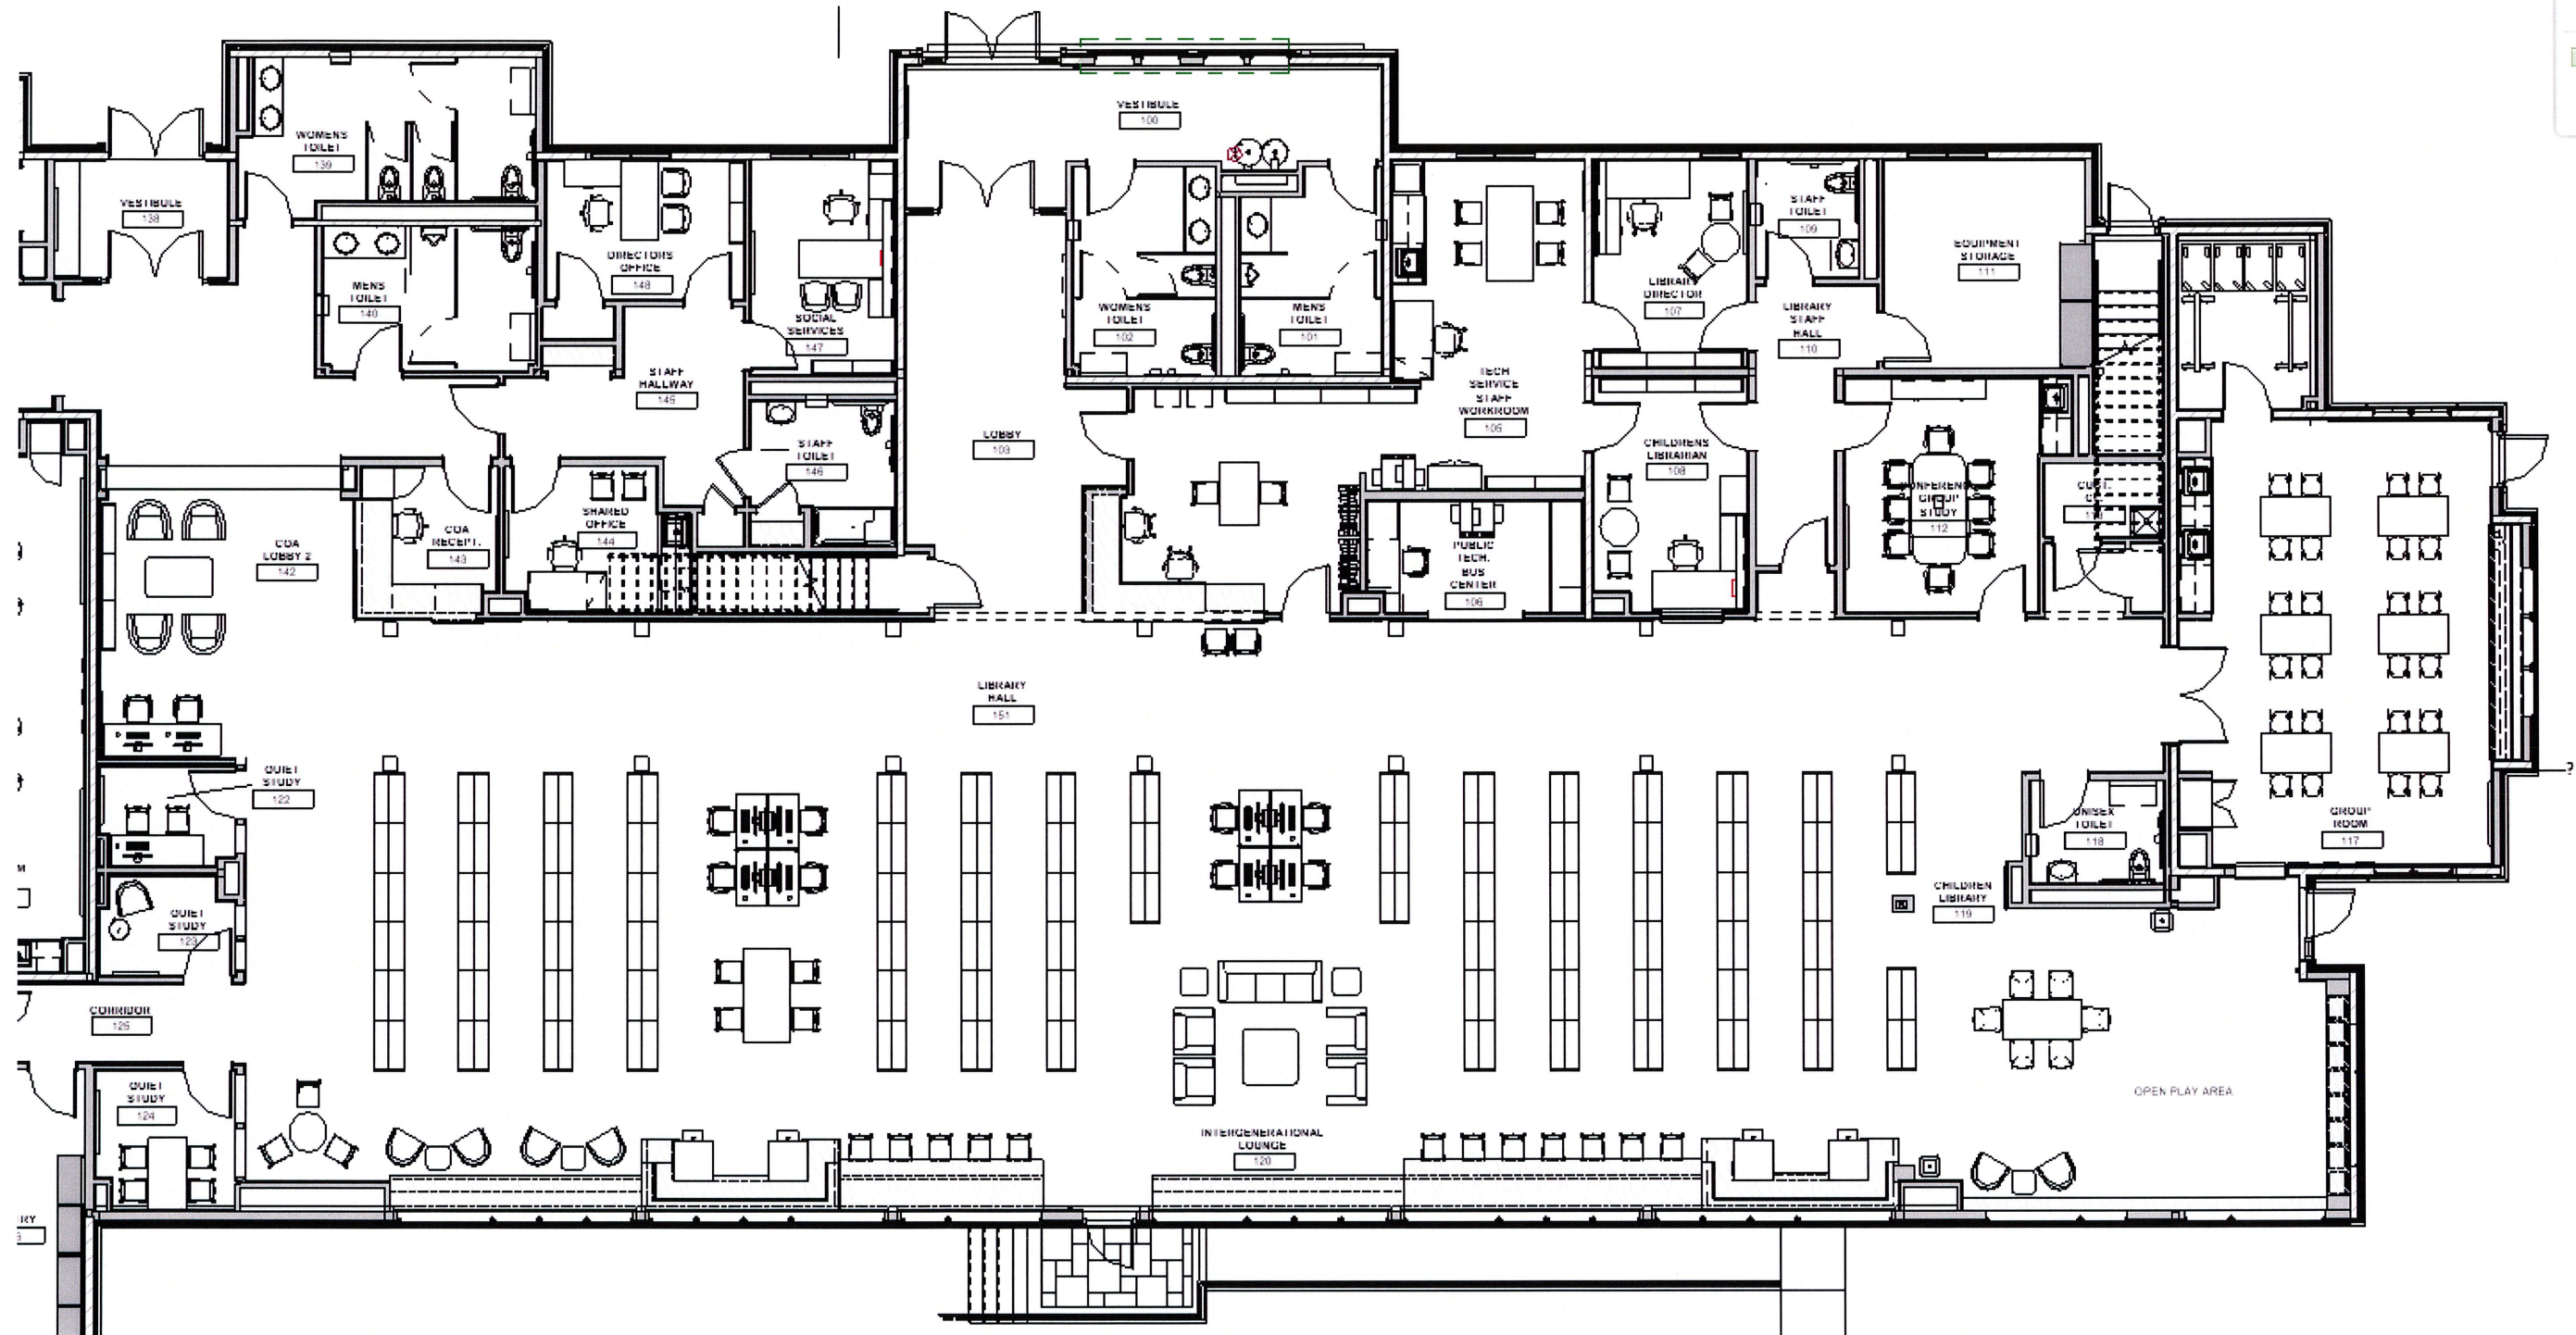

**MANUFACTURER:** Herman Miller  
**PRODUCT:** Everywhere

**MANUFACTURER:** Herman Miller  
**PRODUCT:** Tu Storage

**MANUFACTURER:** Herman Miller  
**PRODUCT:** Canvas

Furniture Layout

- = 78" high
- = 48" high
- = 30" high

MOBILE STACKS; FRONT FACING DISPLAY ON (1) SIDE

PICTURE BOOK DEPTH ON ONE SIDE

MOBILE STACKS

Library Shelving

Adult Library – Study Furniture

**MANUFACTURER:** Andreu World  
**PRODUCT:** Duo – armless with wood seat and back  
**NOTE:** Stacks 8-high on floor, Stacks 12-high on dolly

**MANUFACTURER:** Andreu World  
**PRODUCT:** Duo – with arms and seat pad  
**NOTE:** Stacks 8-high on floor, Stacks 12-high on dolly

**MANUFACTURER:** Scandinavian Spaces  
**PRODUCT:** Bimbo Stool  
**NOTE:** (8) Total for the entire library

**MANUFACTURER:** Herman Miller  
**PRODUCT:** Layout Benching System  
**NOTE:** Include side divider on (1) side only; Laminate divider panels

**MANUFACTURER:** Herman Miller  
**PRODUCT:** Layout Table  
**NOTE:** Wood Look Laminate