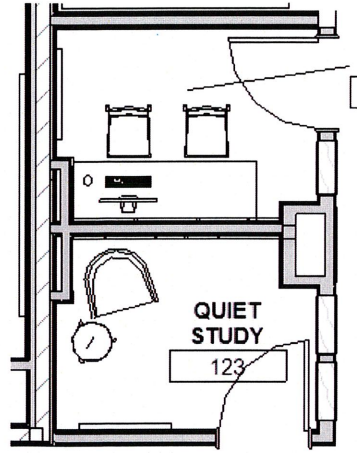

Quiet Study Rooms

CORRIDOR
125