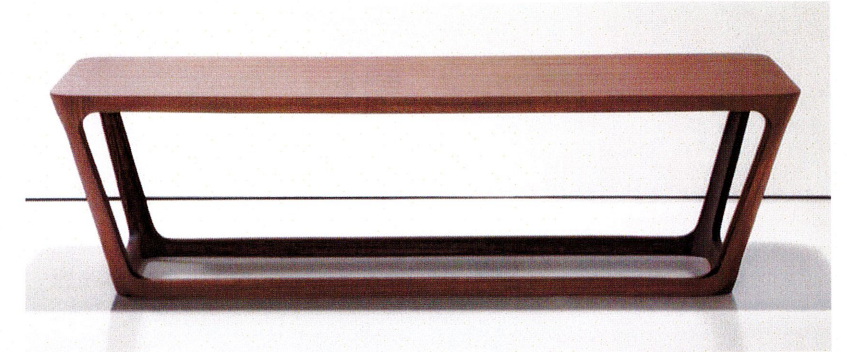

**MANUFACTURER:** Scandinavian Spaces  
**PRODUCT:** Bimbo Stool

**MANUFACTURER:** Bernhardt  
**PRODUCT:** Glasgow

**MANUFACTURER:** Sit On It  
**PRODUCT:** Wit

**MANUFACTURER:** Bernhardt  
**PRODUCT:** Chase

**MANUFACTURER:** Bernhardt  
**PRODUCT:** Area

**MANUFACTURER:** Andreu World  
**PRODUCT:** Duo – with arms and seat pad  
**NOTE:** Stacks 8-high on floor, Stacks 12-high on dolly

**MANUFACTURER:** Herman Miller  
**PRODUCT:** Everywhere Table