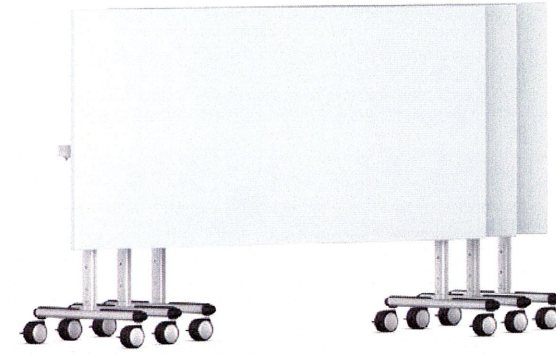

Conference / Group Study

**MANUFACTURER:** Andreu World  
**PRODUCT:** Duo – with arms and seat pad  
**NOTE:** Stacks 8-high on floor, Stacks 12-high on dolly

**MANUFACTURER:** Herman Miller  
**PRODUCT:** Everywhere Soft Rectangle  
**NOTE:** Include power/data

Small Group & Storage

**MANUFACTURER:** VS  
**PRODUCT:** FlipTable-A  
**HEIGHT RANGE:** 23-1/4" – 30"h

**MANUFACTURER:** KI  
**PRODUCT:** Intellect Wave, Cantilever Base  
**NOTE:** Stacks 8-high

**MANUFACTURER:** Andreu World  
**PRODUCT:** Duo – armless with wood seat and back  
**NOTE:** Stacks 8-high on floor, Stacks 12-high on dolly