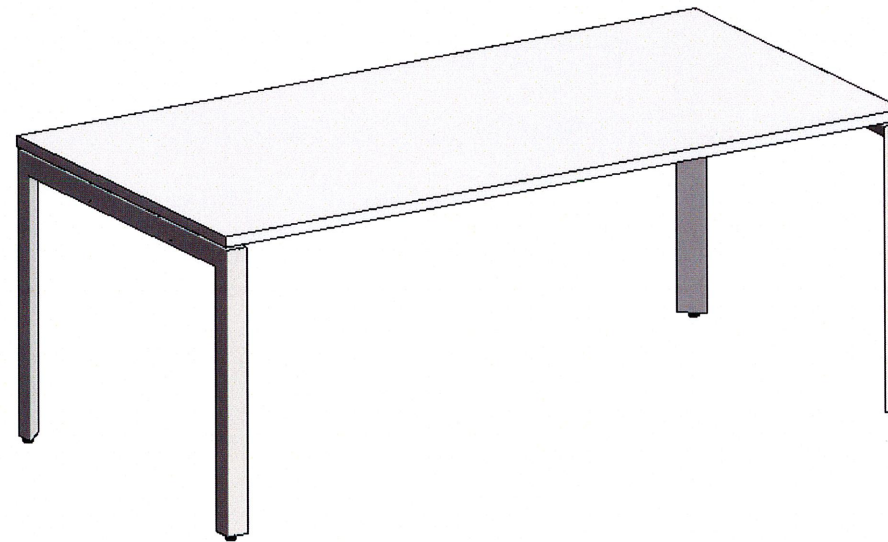

**MANUFACTURER:** Herman Miller  
**PRODUCT:** Everywhere

**MANUFACTURER:** Herman Miller  
**PRODUCT:** Tu Storage

**MANUFACTURER:** Herman Miller  
**PRODUCT:** Canvas

Furniture Layout

- = 78" high
- = 48" high
- = 30" high

MOBILE STACKS; FRONT FACING DISPLAY ON (1) SIDE

PICTURE BOOK DEPTH ON ONE SIDE

MOBILE STACKS

Library Shelving

Adult Library – Study Furniture

**MANUFACTURER:** Andreu World  
**PRODUCT:** Duo – armless with wood seat and back  
**NOTE:** Stacks 8-high on floor, Stacks 12-high on dolly

**MANUFACTURER:** Andreu World  
**PRODUCT:** Duo – with arms and seat pad  
**NOTE:** Stacks 8-high on floor, Stacks 12-high on dolly

**MANUFACTURER:** Scandinavian Spaces  
**PRODUCT:** Bimbo Stool  
**NOTE:** (8) Total for the entire library

**MANUFACTURER:** Herman Miller  
**PRODUCT:** Layout Benching System  
**NOTE:** Include side divider on (1) side only; Laminate divider panels

**MANUFACTURER:** Herman Miller  
**PRODUCT:** Layout Table  
**NOTE:** Wood Look Laminate