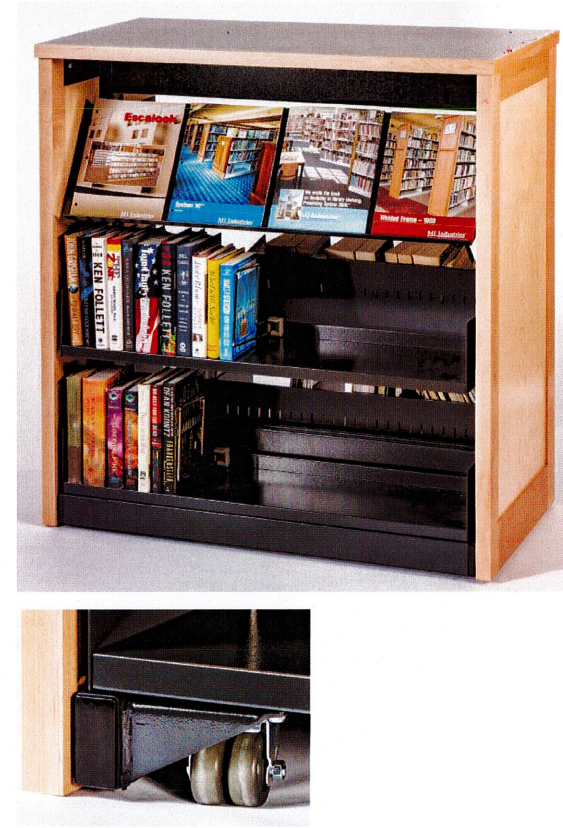

**MANUFACTURER:** Herman Miller  
**PRODUCT:** Everywhere

Librarian Offices

**MANUFACTURER:** Keilhauer  
**PRODUCT:** 6C

**MANUFACTURER:** Andreu World  
**PRODUCT:** Duo – armless with wood seat and back  
**NOTE:** Stacks 8-high on floor, Stacks 12-high on dolly

**MANUFACTURER:** Herman Miller  
**PRODUCT:** Everywhere

**MANUFACTURER:** Herman Miller  
**PRODUCT:** Tu Storage

**MANUFACTURER:** Herman Miller  
**PRODUCT:** Canvas

Furniture Layout

- = 78" high
- = 48" high
- = 30" high

MOBILE STACKS; FRONT FACING DISPLAY ON (1) SIDE

PICTURE BOOK DEPTH ON ONE SIDE

MOBILE STACKS

Library Shelving

Adult Library – Study Furniture

**MANUFACTURER:** Andreu World  
**PRODUCT:** Duo – armless with wood seat and back  
**NOTE:** Stacks 8-high on floor, Stacks 12-high on dolly

**MANUFACTURER:** Andreu World  
**PRODUCT:** Duo – with arms and seat pad  
**NOTE:** Stacks 8-high on floor, Stacks 12-high on dolly

**MANUFACTURER:** Scandinavian Spaces  
**PRODUCT:** Bimbo Stool  
**NOTE:** (8) Total for the entire library