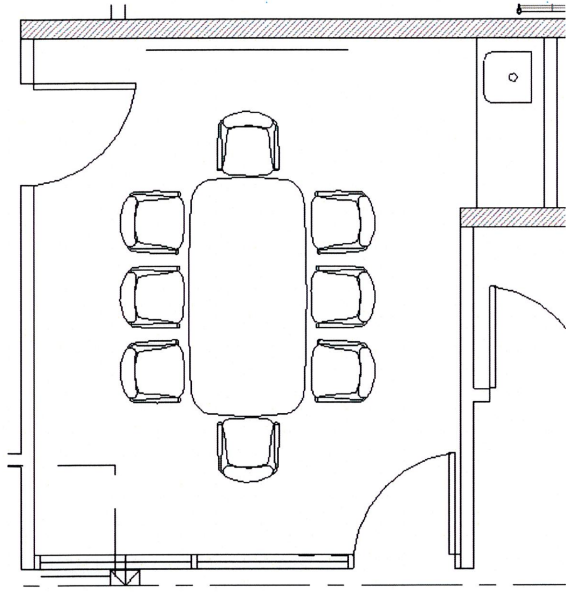

Conference / Group Study

MANUFACTURER: Andreu World
PRODUCT: Duo – with arms and seat pad
NOTE: Stacks 8-high on floor, Stacks 12-high on dolly