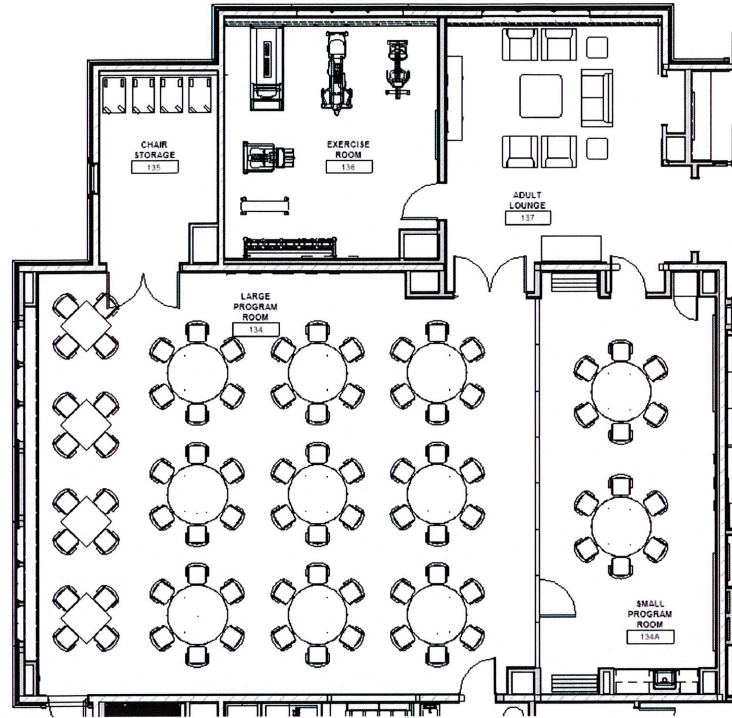

Large Program Room

MANUFACTURER: Howe
PRODUCT: 40/4
NOTE: Stacks 40-high on Dolly