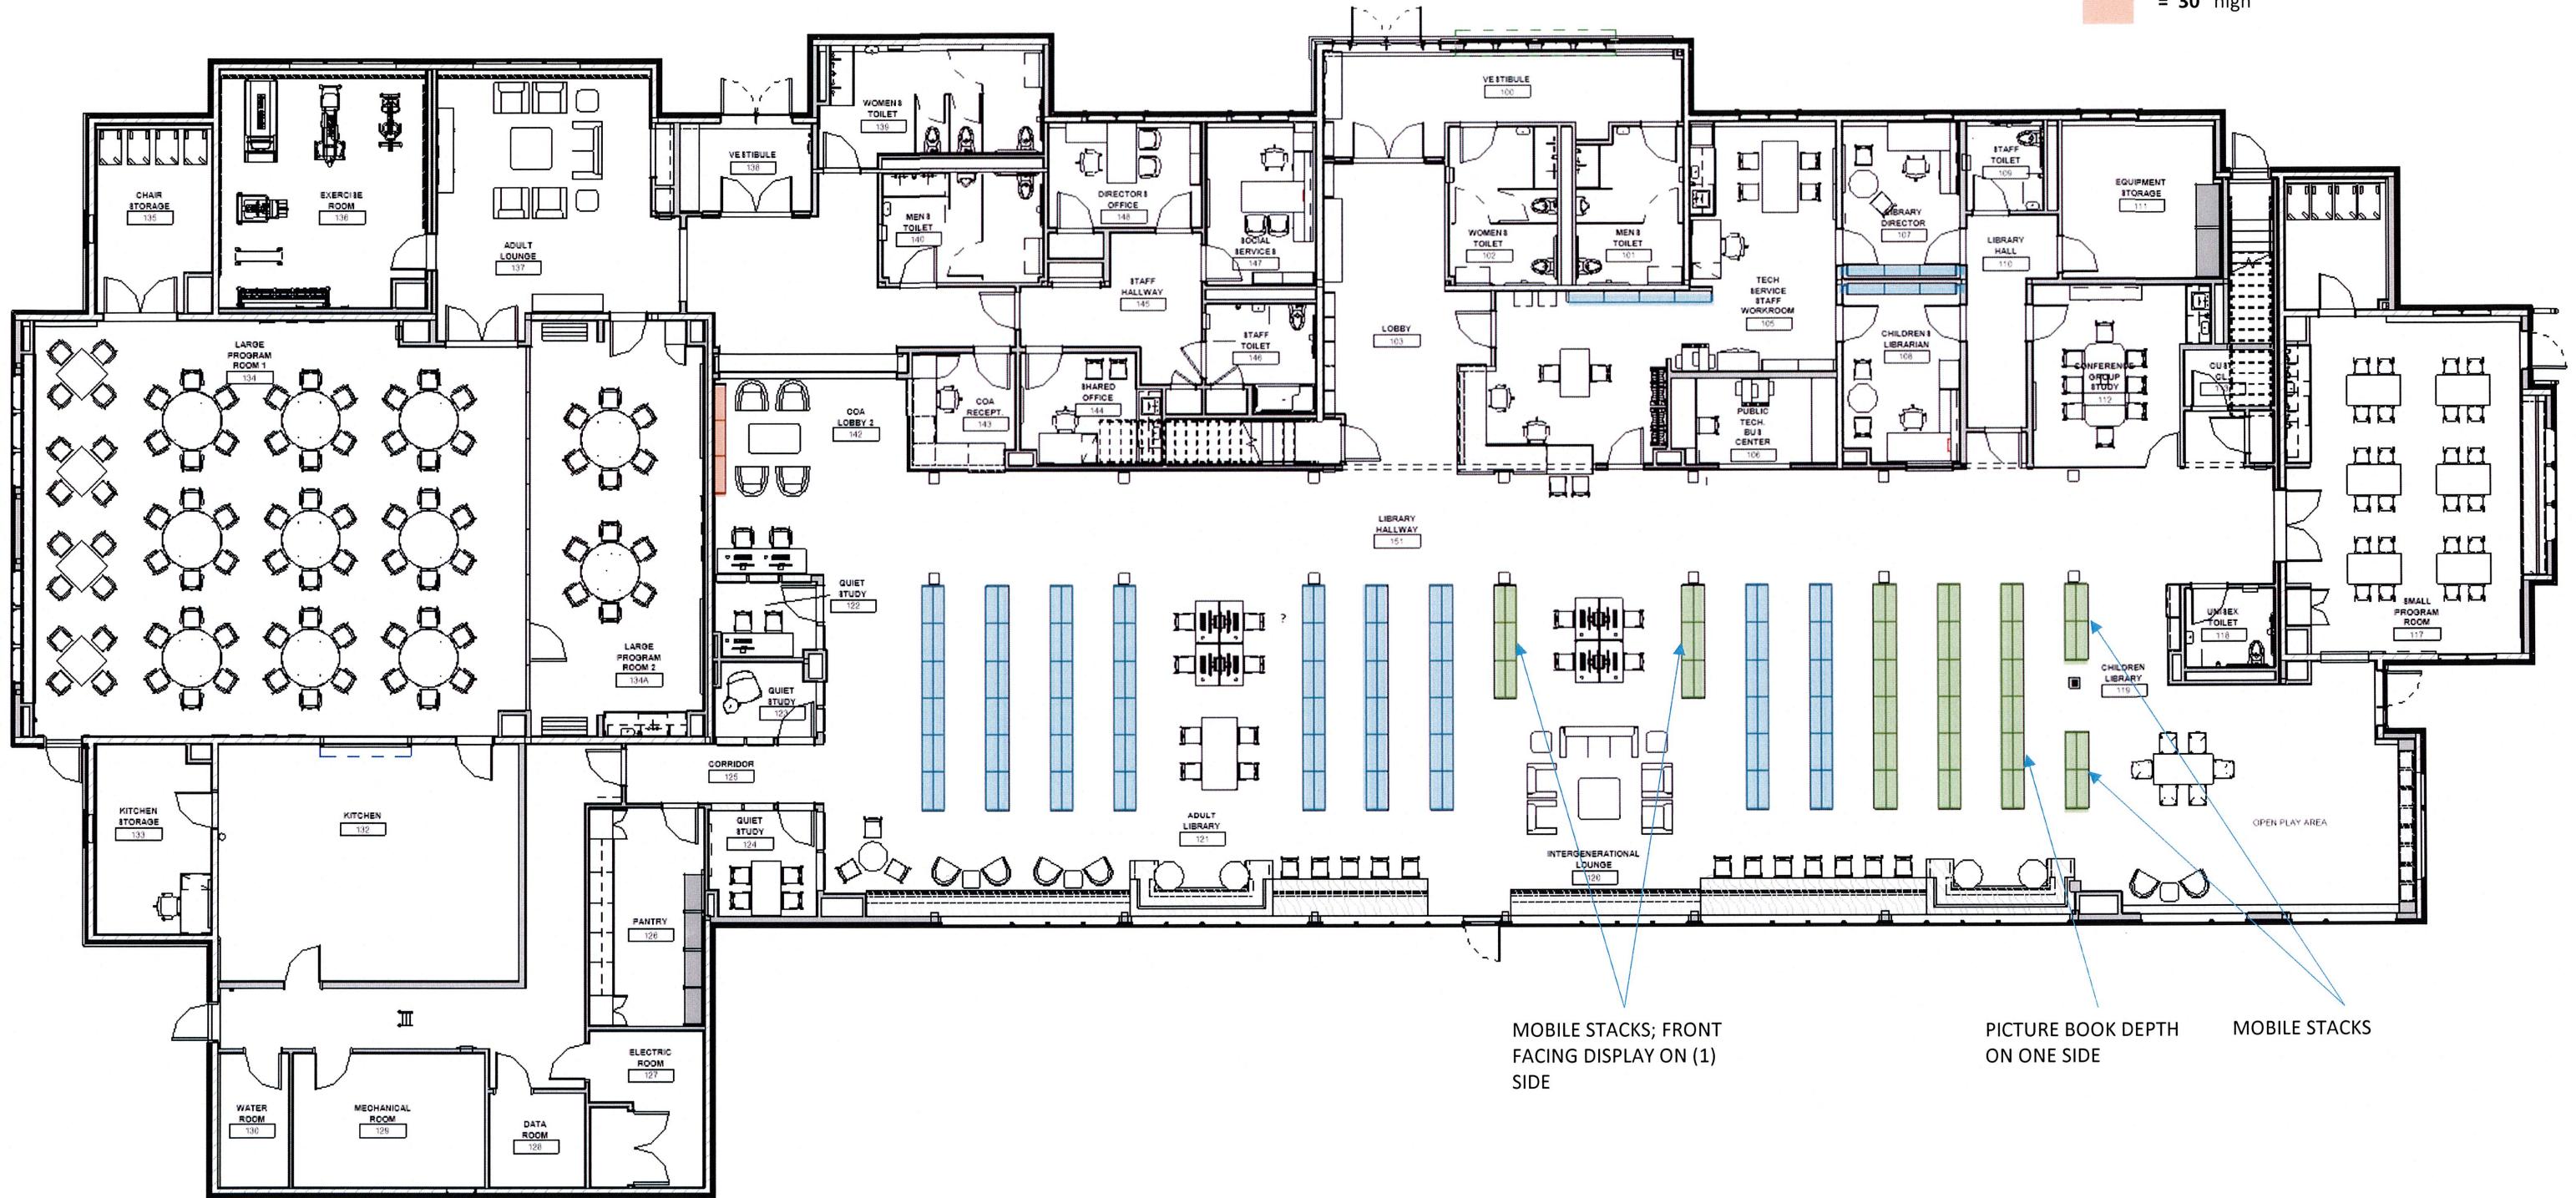

**MANUFACTURER:** Herman Miller  
**PRODUCT:** Everywhere

**MANUFACTURER:** Herman Miller  
**PRODUCT:** Tu Storage

**MANUFACTURER:** Herman Miller  
**PRODUCT:** Canvas

Furniture Layout

- = 78" high
- = 48" high
- = 30" high

MOBILE STACKS; FRONT FACING DISPLAY ON (1) SIDE

PICTURE BOOK DEPTH ON ONE SIDE

MOBILE STACKS

Library Shelving

Adult Library – Study Furniture

**MANUFACTURER:** Andreu World  
**PRODUCT:** Duo – armless with wood seat and back  
**NOTE:** Stacks 8-high on floor, Stacks 12-high on dolly

**MANUFACTURER:** Andreu World  
**PRODUCT:** Duo – with arms and seat pad  
**NOTE:** Stacks 8-high on floor, Stacks 12-high on dolly

**MANUFACTURER:** Scandinavian Spaces  
**PRODUCT:** Bimbo Stool  
**NOTE:** (8) Total for the entire library

**MANUFACTURER:** Herman Miller  
**PRODUCT:** Layout Benching System  
**NOTE:** Include side divider on (1) side only; Laminate divider panels

**MANUFACTURER:** Herman Miller  
**PRODUCT:** Layout Table  
**NOTE:** Wood Look Laminate