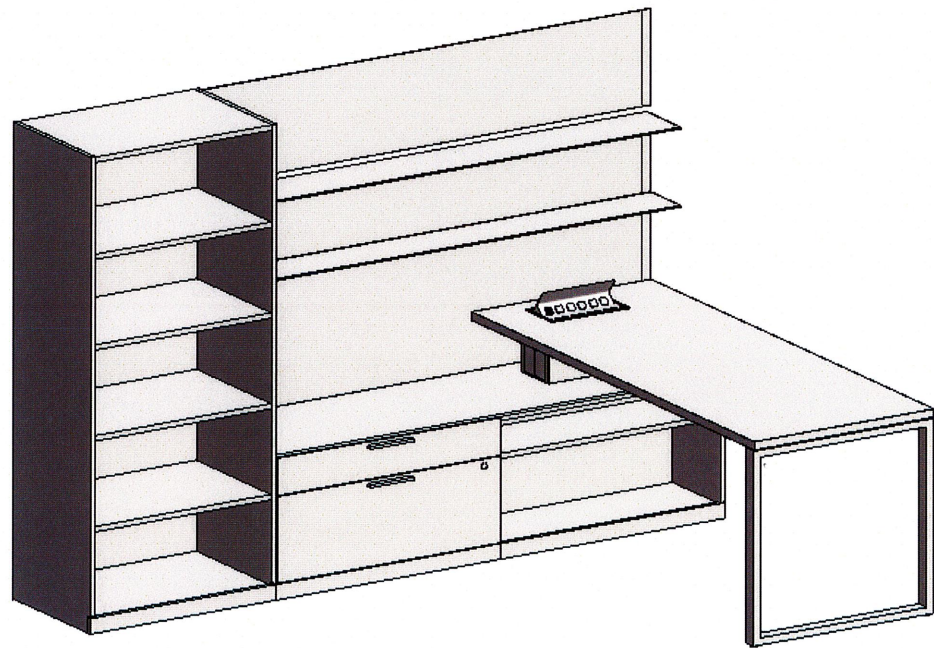

**MANUFACTURER:** Herman Miller  
**PRODUCT:** Everywhere

Librarian Offices

**MANUFACTURER:** Keilhauer  
**PRODUCT:** 6C

**MANUFACTURER:** Andreu World  
**PRODUCT:** Duo – armless with wood seat and back  
**NOTE:** Stacks 8-high on floor, Stacks 12-high on dolly

**MANUFACTURER:** Herman Miller  
**PRODUCT:** Everywhere

**MANUFACTURER:** Herman Miller  
**PRODUCT:** Tu Storage

**MANUFACTURER:** Herman Miller  
**PRODUCT:** Canvas

Furniture Layout

- = 78" high
- = 48" high
- = 30" high

MOBILE STACKS; FRONT FACING DISPLAY ON (1) SIDE

PICTURE BOOK DEPTH ON ONE SIDE

MOBILE STACKS

Library Shelving

Adult Library – Study Furniture

**MANUFACTURER:** Andreu World  
**PRODUCT:** Duo – armless with wood seat and back  
**NOTE:** Stacks 8-high on floor, Stacks 12-high on dolly

**MANUFACTURER:** Andreu World  
**PRODUCT:** Duo – with arms and seat pad  
**NOTE:** Stacks 8-high on floor, Stacks 12-high on dolly

**MANUFACTURER:** Scandinavian Spaces  
**PRODUCT:** Bimbo Stool  
**NOTE:** (8) Total for the entire library