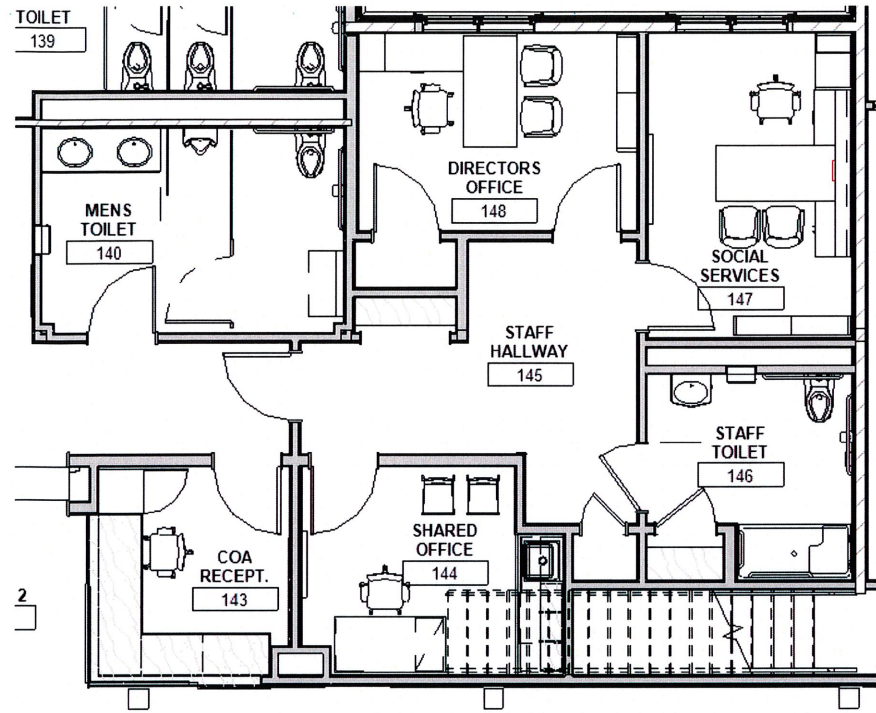

**MANUFACTURER:** Herman Miller  
**PRODUCT:** Everywhere

**MANUFACTURER:** Herman Miller  
**PRODUCT:** Tu Storage

**MANUFACTURER:** Herman Miller  
**PRODUCT:** Canvas

Furniture Layout

- = 78" high
- = 48" high
- = 30" high

**MANUFACTURER:** Herman Miller  
**PRODUCT:** Layout Benching System  
**NOTE:** Include side divider on (1) side only; Laminate divider panels

**MANUFACTURER:** Herman Miller  
**PRODUCT:** Layout Table  
**NOTE:** Wood Look Laminate

**MANUFACTURER:** Bernhardt  
**PRODUCT:** Area

**MANUFACTURER:** Andreu World  
**PRODUCT:** Duo – with arms and seat pad  
**NOTE:** Stacks 8-high on floor, Stacks 12-high on dolly

**MANUFACTURER:** Herman Miller  
**PRODUCT:** Everywhere Table

COA Offices

MANUFACTURER: Sit On It  
PRODUCT: Wit

MANUFACTURER: Howe  
PRODUCT: 40/4  
NOTE: Stacks 40-high on Dolly

Adult Lounge

**MANUFACTURER:** HBF  
**PRODUCT:** Morgan Sofa and Lounge Chair with Wood Base