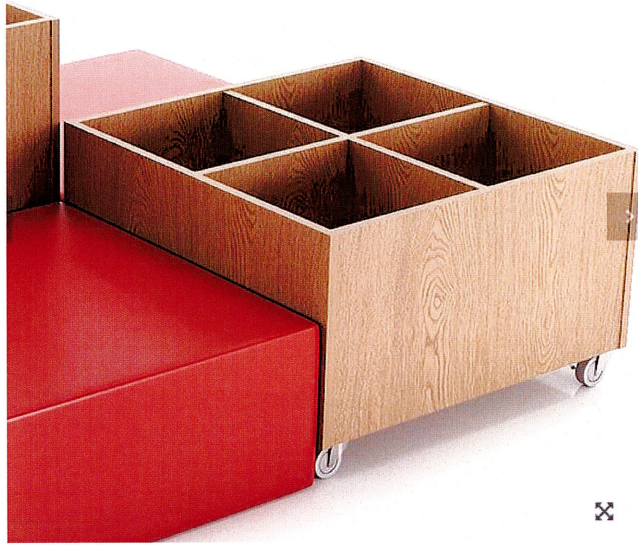

MANUFACTURER: Palmieri
PRODUCT: NuMedia Play Bin
*Custom single sided 30"w x 15"d x 12"h