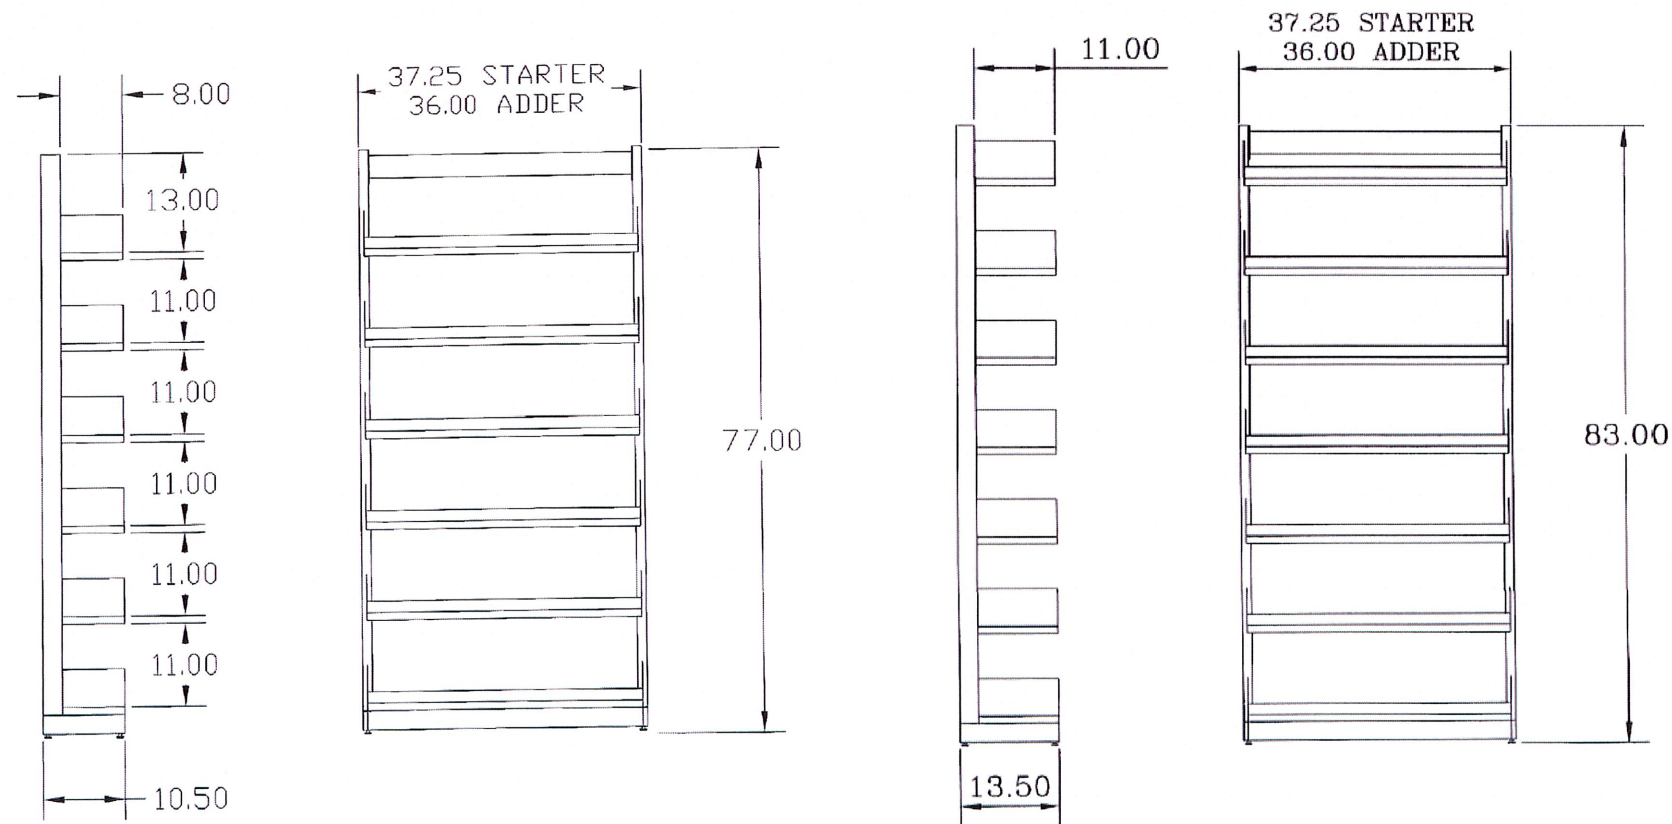

**MANUFACTURER:** Herman Miller  
**PRODUCT:** Everywhere

**MANUFACTURER:** Herman Miller  
**PRODUCT:** Tu Storage

**MANUFACTURER:** Herman Miller  
**PRODUCT:** Canvas

Furniture Layout

- = 78" high
- = 48" high
- = 30" high

MOBILE STACKS; FRONT FACING DISPLAY ON (1) SIDE

PICTURE BOOK DEPTH ON ONE SIDE

MOBILE STACKS

Library Shelving

Adult Library – Study Furniture

**MANUFACTURER:** Andreu World  
**PRODUCT:** Duo – armless with wood seat and back  
**NOTE:** Stacks 8-high on floor, Stacks 12-high on dolly

**MANUFACTURER:** Herman Miller  
**PRODUCT:** Layout Benching System  
**NOTE:** Include side divider on (1) side only; Laminate divider panels

**MANUFACTURER:** Herman Miller  
**PRODUCT:** Layout Table  
**NOTE:** Wood Look Laminate