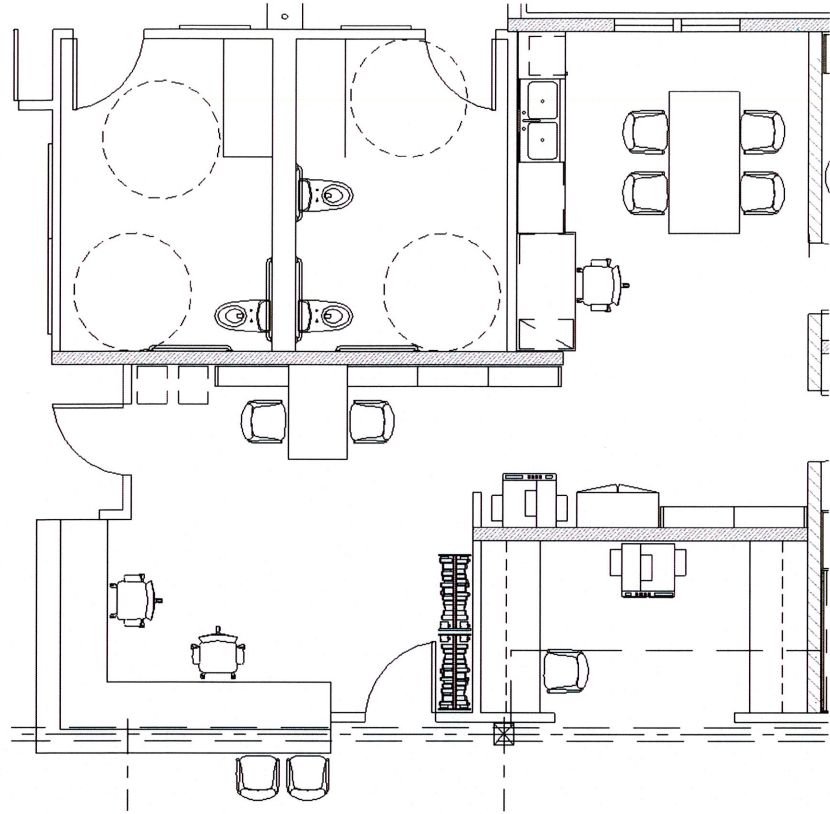

Reception / Workroom

**MANUFACTURER:** Keilhauer  
**PRODUCT:** 6C

**MANUFACTURER:** Andreu World  
**PRODUCT:** Duo – armless with wood seat and back  
**NOTE:** Stacks 8-high on floor, Stacks 12-high on dolly

**MANUFACTURER:** Herman Miller  
**PRODUCT:** Everywhere

Librarian Offices

**MANUFACTURER:** Keilhauer  
**PRODUCT:** 6C

**MANUFACTURER:** Andreu World  
**PRODUCT:** Duo – armless with wood seat and back  
**NOTE:** Stacks 8-high on floor, Stacks 12-high on dolly

**MANUFACTURER:** Herman Miller  
**PRODUCT:** Everywhere

**MANUFACTURER:** Herman Miller  
**PRODUCT:** Tu Storage

**MANUFACTURER:** Herman Miller  
**PRODUCT:** Canvas

Furniture Layout

- = 78" high
- = 48" high
- = 30" high

MOBILE STACKS; FRONT FACING DISPLAY ON (1) SIDE

PICTURE BOOK DEPTH ON ONE SIDE

MOBILE STACKS

Library Shelving

Adult Library – Study Furniture

**MANUFACTURER:** Andreu World  
**PRODUCT:** Duo – armless with wood seat and back  
**NOTE:** Stacks 8-high on floor, Stacks 12-high on dolly