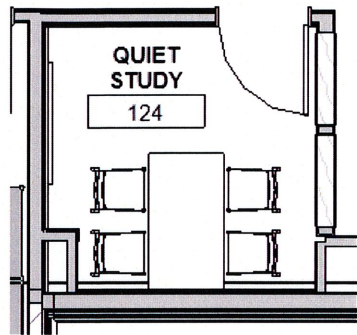

MANUFACTURER: Andreu World
PRODUCT: Duo – armless with wood seat and back
NOTE: Stacks 8-high on floor, Stacks 12-high on dolly