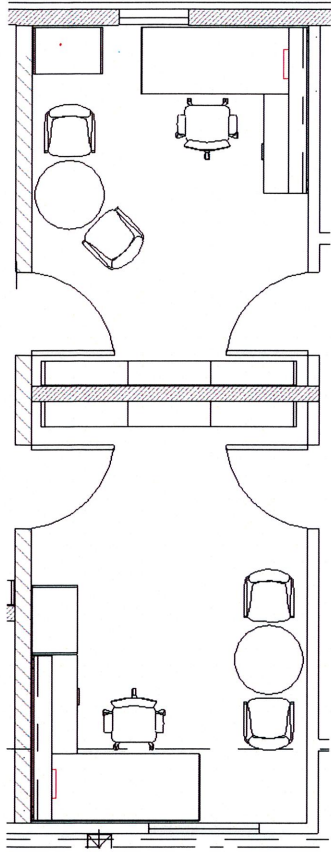

Reception / Workroom

**MANUFACTURER:** Keilhauer  
**PRODUCT:** 6C

**MANUFACTURER:** Andreu World  
**PRODUCT:** Duo – armless with wood seat and back  
**NOTE:** Stacks 8-high on floor, Stacks 12-high on dolly

**MANUFACTURER:** Herman Miller  
**PRODUCT:** Everywhere

Librarian Offices

**MANUFACTURER:** Keilhauer  
**PRODUCT:** 6C

**MANUFACTURER:** Andreu World  
**PRODUCT:** Duo – armless with wood seat and back  
**NOTE:** Stacks 8-high on floor, Stacks 12-high on dolly

**MANUFACTURER:** Herman Miller  
**PRODUCT:** Everywhere

**MANUFACTURER:** Herman Miller  
**PRODUCT:** Tu Storage

**MANUFACTURER:** Herman Miller  
**PRODUCT:** Canvas

Furniture Layout

- = 78" high
- = 48" high
- = 30" high

MOBILE STACKS; FRONT FACING DISPLAY ON (1) SIDE

PICTURE BOOK DEPTH ON ONE SIDE

MOBILE STACKS

Library Shelving

Adult Library – Study Furniture

**MANUFACTURER:** Andreu World  
**PRODUCT:** Duo – armless with wood seat and back  
**NOTE:** Stacks 8-high on floor, Stacks 12-high on dolly