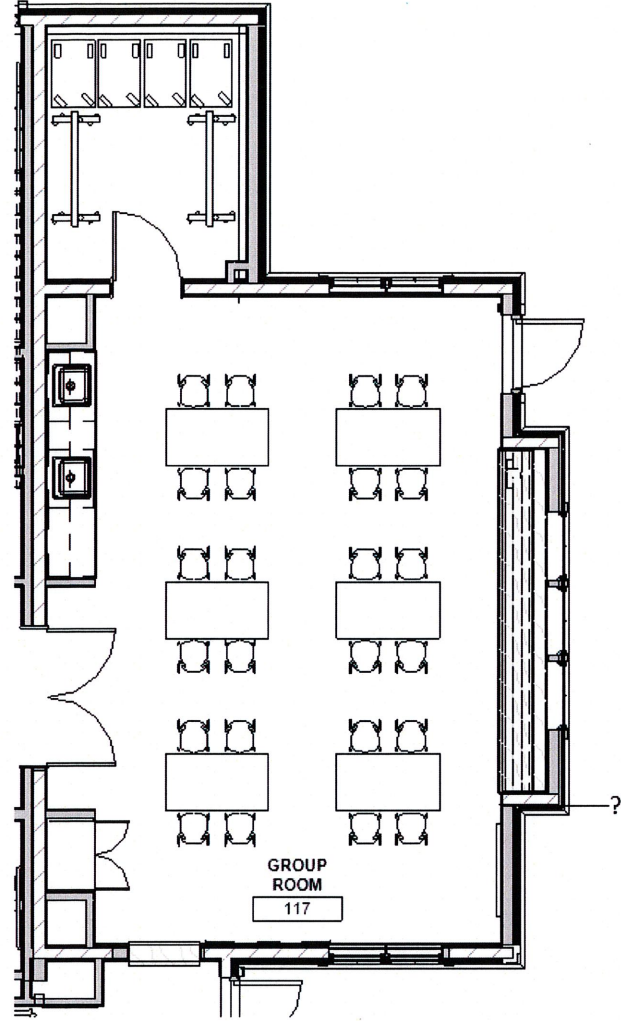

**MANUFACTURER:** Herman Miller  
**PRODUCT:** Everywhere

**MANUFACTURER:** Herman Miller  
**PRODUCT:** Tu Storage

**MANUFACTURER:** Herman Miller  
**PRODUCT:** Canvas

Furniture Layout

- = 78" high
- = 48" high
- = 30" high

Conference / Group Study

**MANUFACTURER:** Andreu World  
**PRODUCT:** Duo – with arms and seat pad  
**NOTE:** Stacks 8-high on floor, Stacks 12-high on dolly

**MANUFACTURER:** Herman Miller  
**PRODUCT:** Everywhere Soft Rectangle  
**NOTE:** Include power/data

Small Group & Storage

**MANUFACTURER:** VS  
**PRODUCT:** FlipTable-A  
**HEIGHT RANGE:** 23-1/4" – 30"h

**MANUFACTURER:** KI  
**PRODUCT:** Intellect Wave, Cantilever Base  
**NOTE:** Stacks 8-high

**MANUFACTURER:** Andreu World  
**PRODUCT:** Duo – armless with wood seat and back  
**NOTE:** Stacks 8-high on floor, Stacks 12-high on dolly