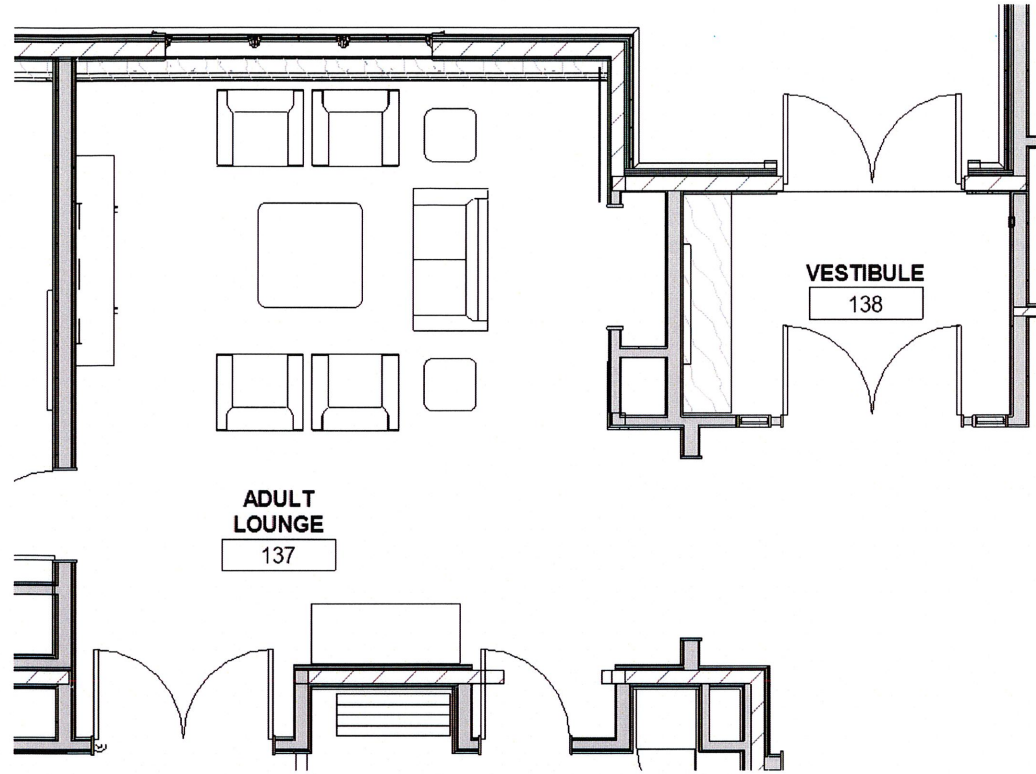

**MANUFACTURER:** Herman Miller  
**PRODUCT:** Everywhere

**MANUFACTURER:** Herman Miller  
**PRODUCT:** Tu Storage

**MANUFACTURER:** Herman Miller  
**PRODUCT:** Canvas

Furniture Layout

- = 78" high
- = 48" high
- = 30" high

**MANUFACTURER:** Bernhardt  
**PRODUCT:** Area

**MANUFACTURER:** Andreu World  
**PRODUCT:** Duo – with arms and seat pad  
**NOTE:** Stacks 8-high on floor, Stacks 12-high on dolly

**MANUFACTURER:** Herman Miller  
**PRODUCT:** Everywhere Table

COA Offices

MANUFACTURER: Sit On It  
PRODUCT: Wit

MANUFACTURER: Howe  
PRODUCT: 40/4  
NOTE: Stacks 40-high on Dolly

Adult Lounge

**MANUFACTURER:** HBF  
**PRODUCT:** Morgan Sofa and Lounge Chair with Wood Base