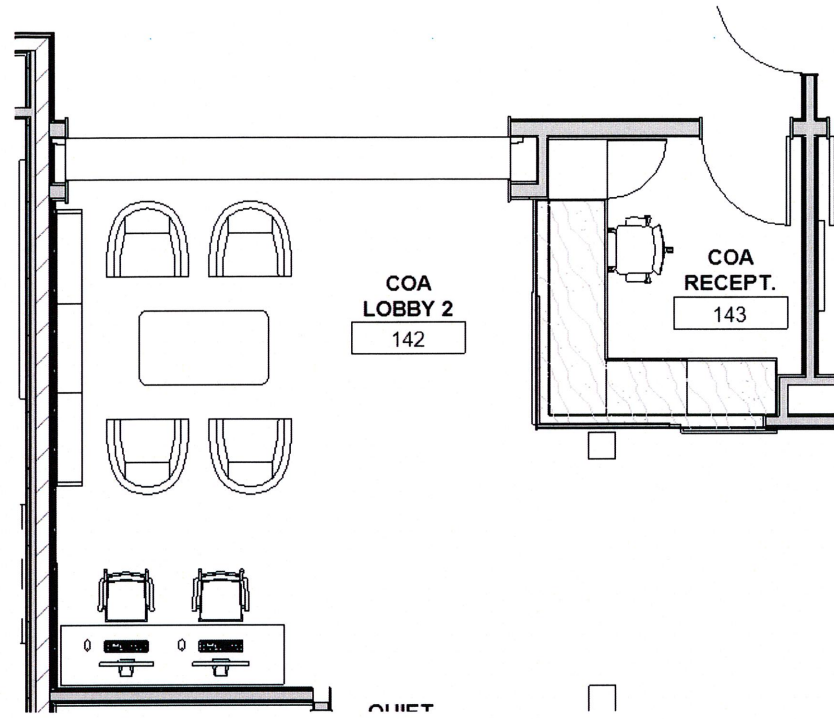

MANUFACTURER: Sit On It
PRODUCT: Wit